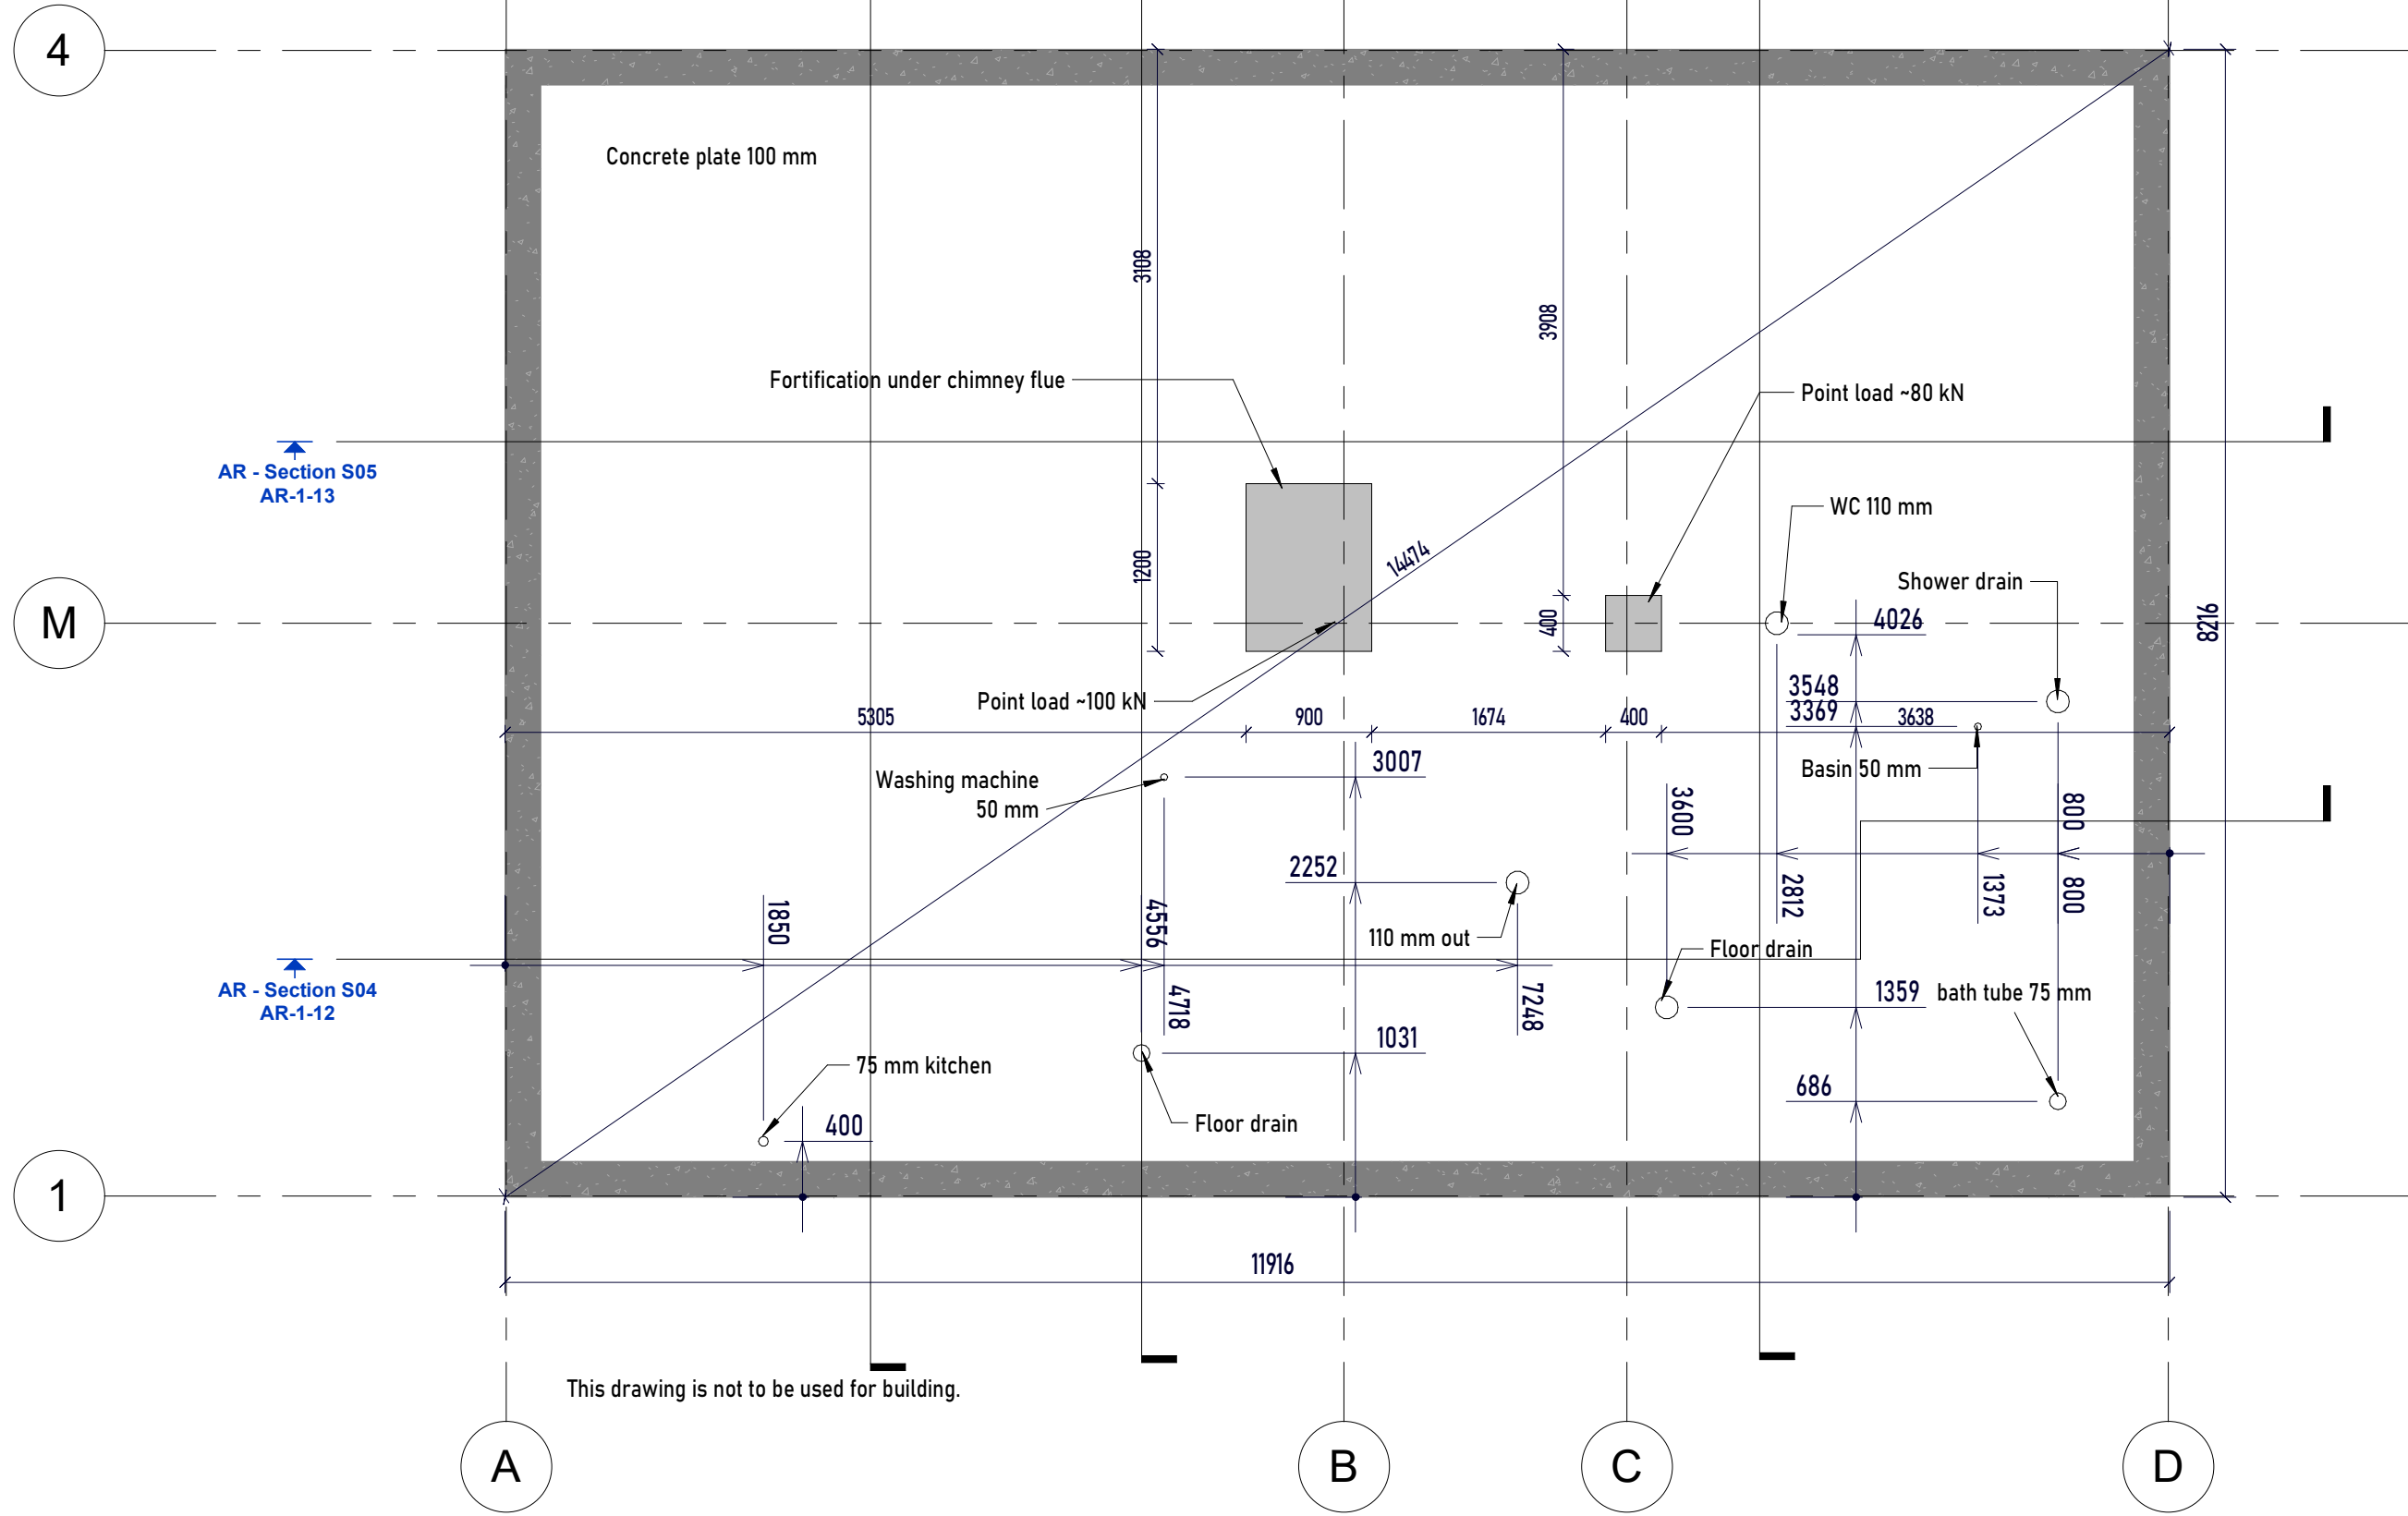

1 AR - Foundation Plan
1:50

This drawing is not to be used for building.

Foundation Plan
Bakkalykkja 5

Sheet number AR-1-03
Project number PR-2109

CONTECH OÜ
Address: Suur-Sõjamäe 35a, 11415, Tallinn
Reg nr: 14822616
Tel: (+372) 5551 3136; e-mail: post@contech.ee

Project stage	Production
Drawn by	Author
Checked by	Checker
Paper A3	Scale 1:50
Date	Issue Date