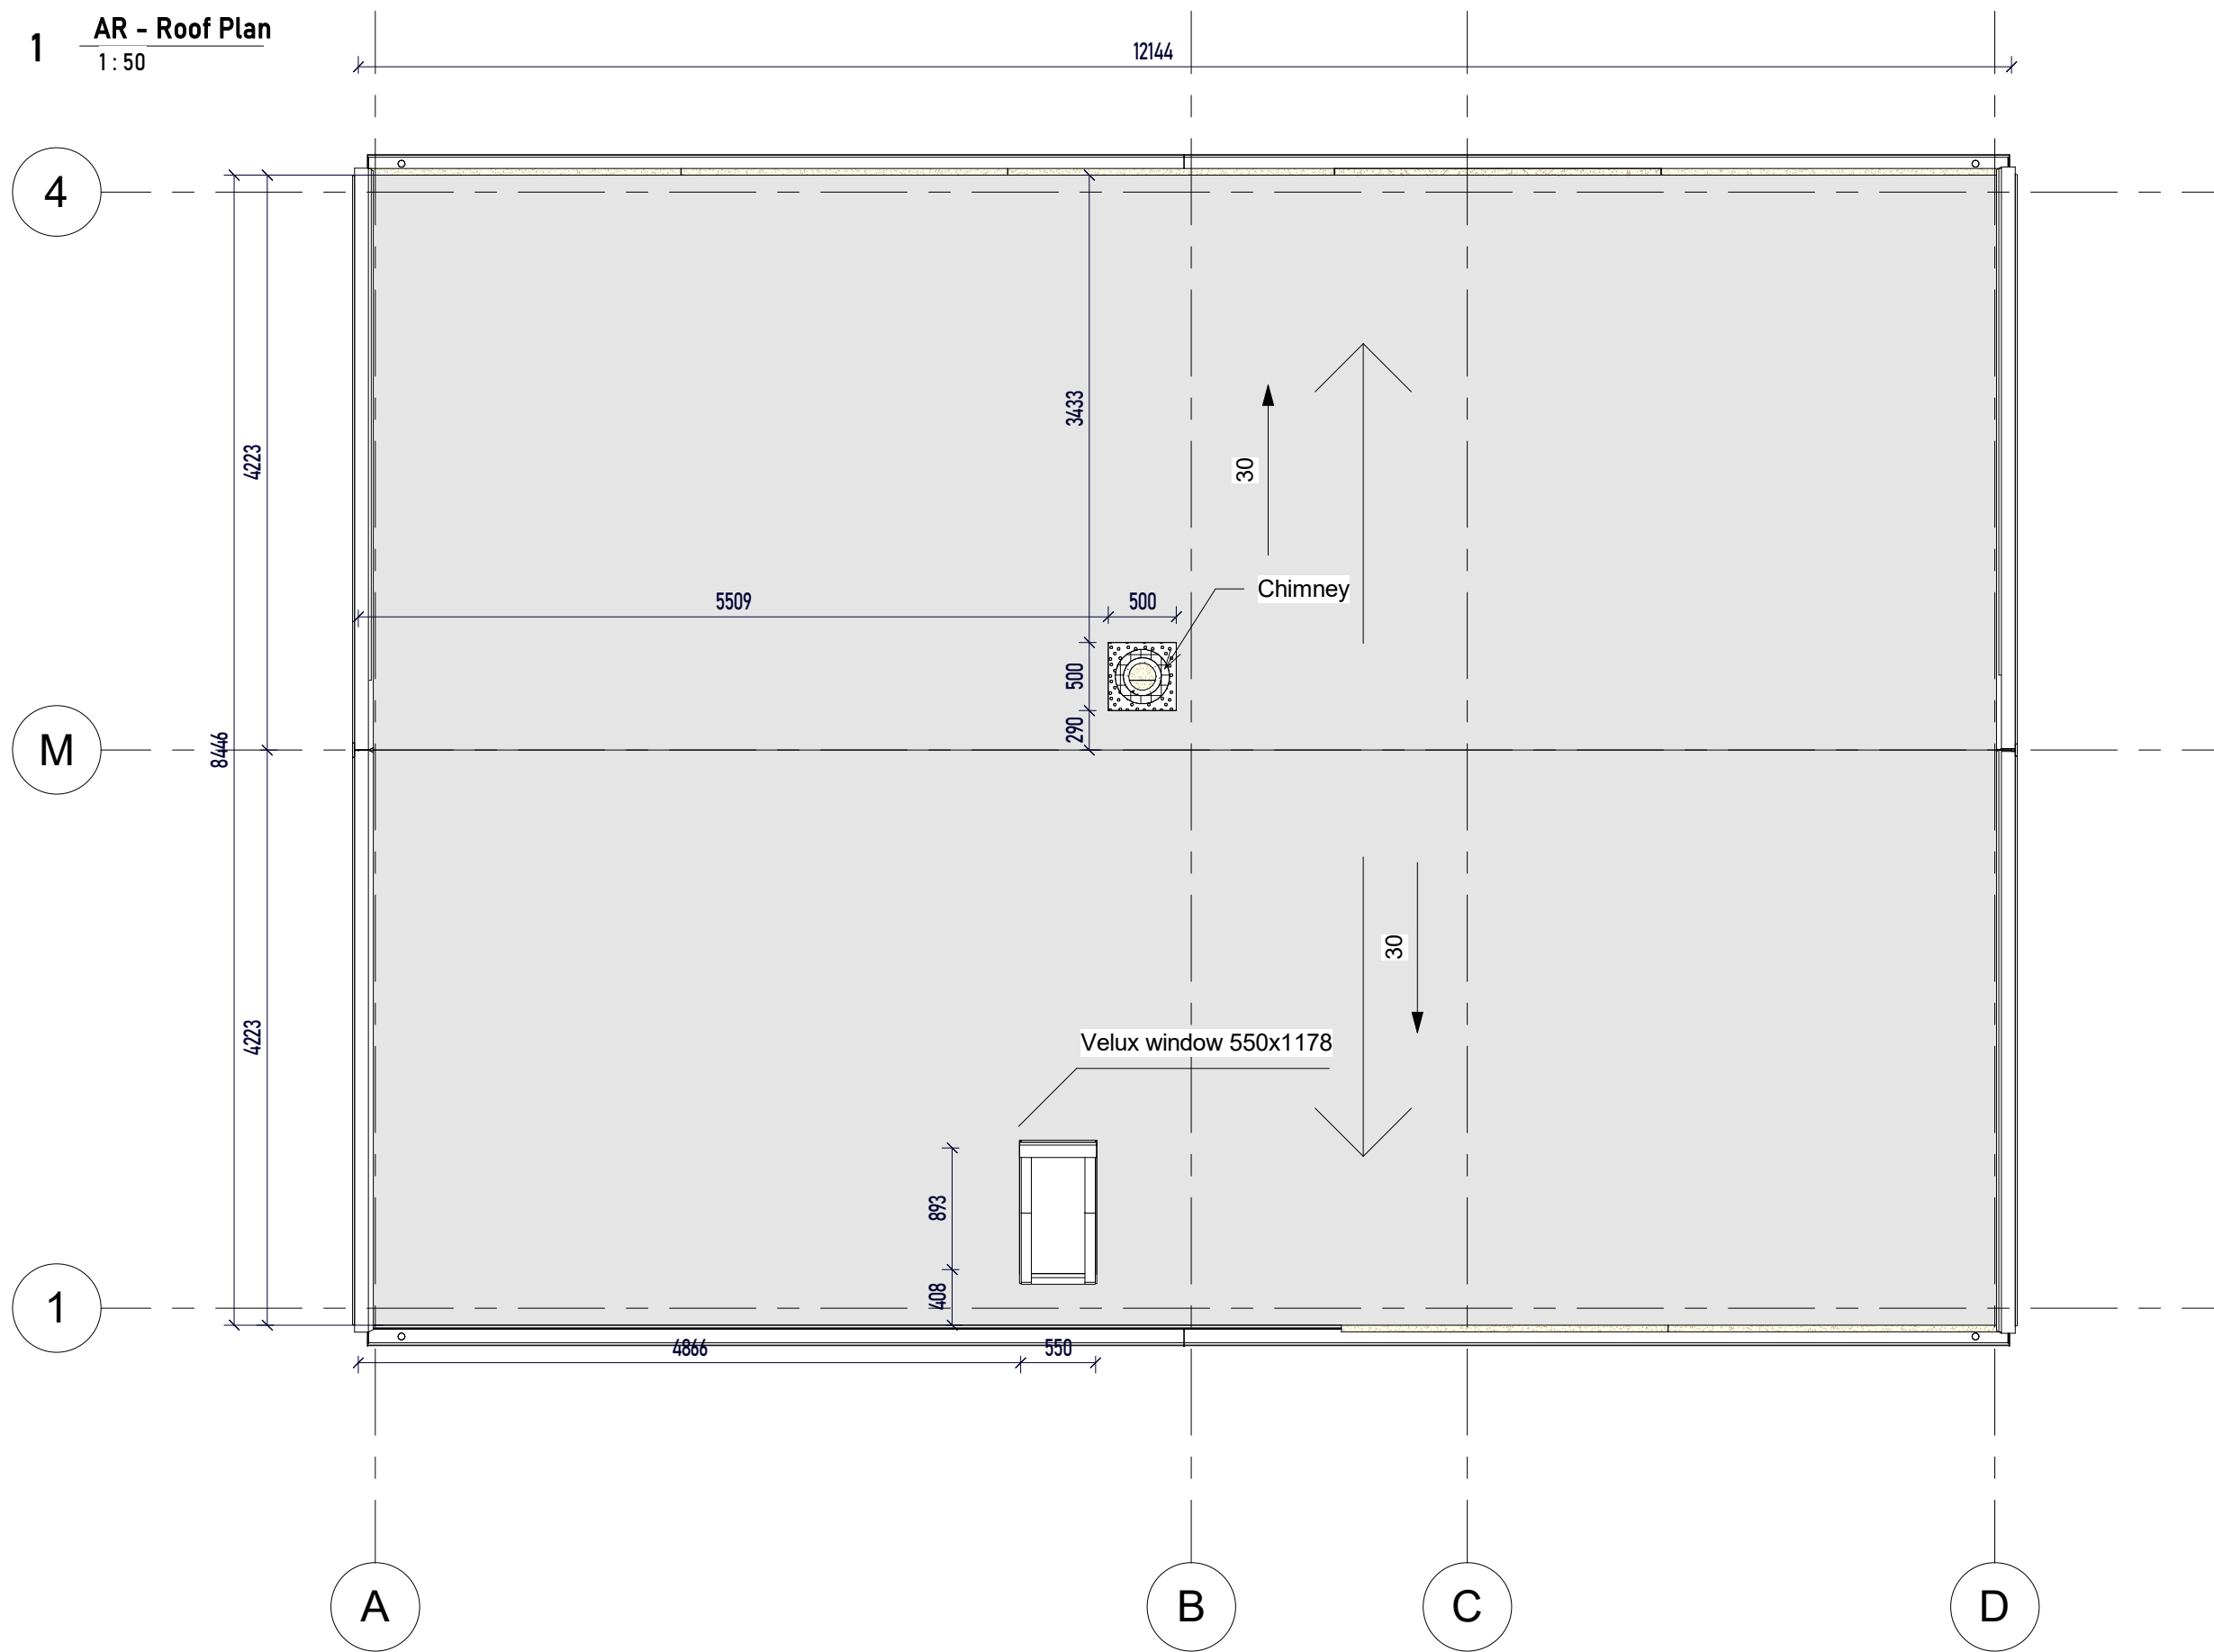

1 AR - Roof Plan
1:50

Roof Plan
Bakkalykkja 5

Sheet number AR-1-04
Project number PR-2109

CONTECH OÜ
Address: Suur-Sõjamäe 35a, 11415, Tallinn
Reg nr: 14822616
Tel: (+372) 5551 3136; e-mail: post@contech.ee

Project stage	Production
Drawn by	Author
Checked by	Checker
Paper A3	Scale 1:50
Date	Issue Date